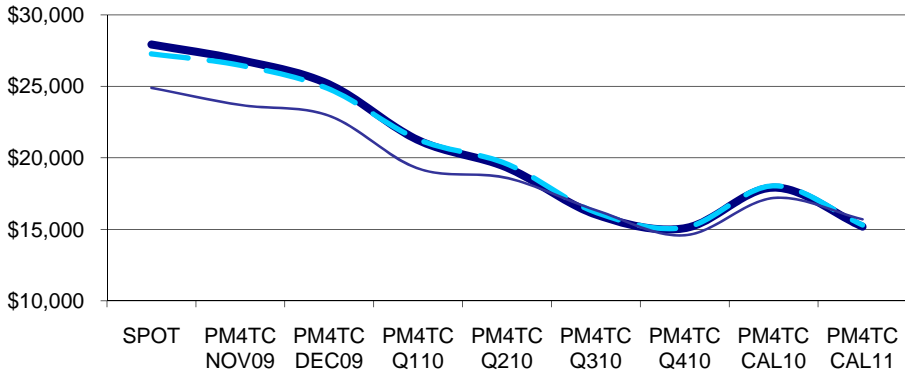

BDI Freight Futures 6-Nov-09

— Closing
— Previous
— 7 days ago

BDI

PM4TC