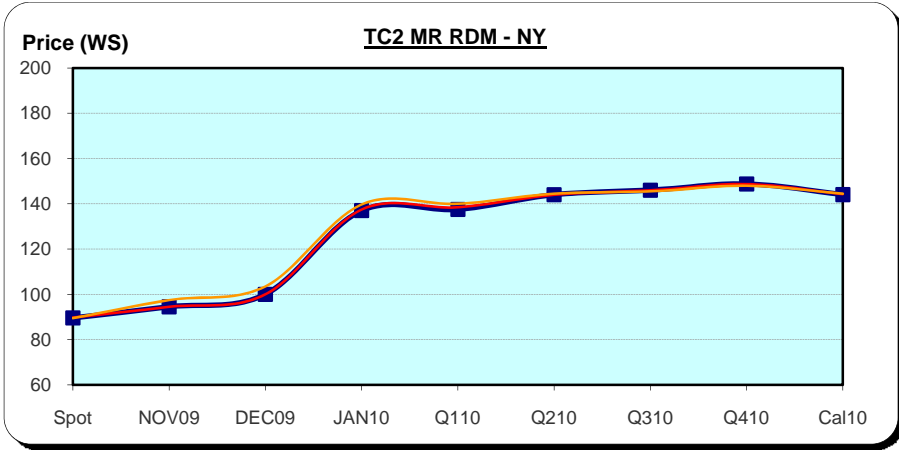

# Imarex Freight Forward Curves Tankers 11/6/2009

- Today - 06 November 2009
- Previous - 05 November 2009
- 1 Week - 30 October 2009