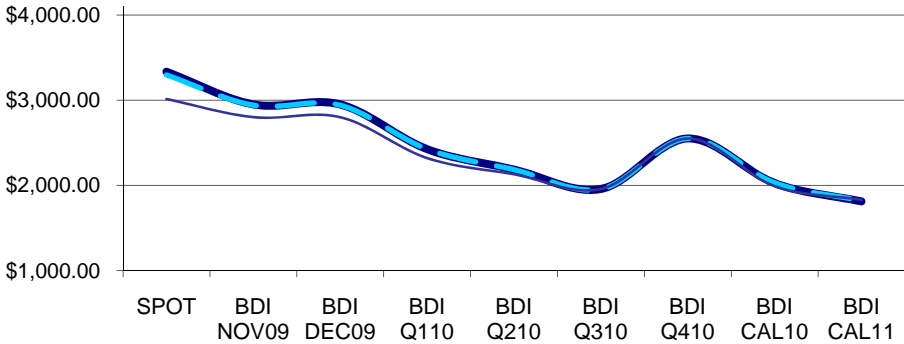

BDI Freight Futures 6-Nov-09

— Closing
— Previous
— 7 days ago

BDI