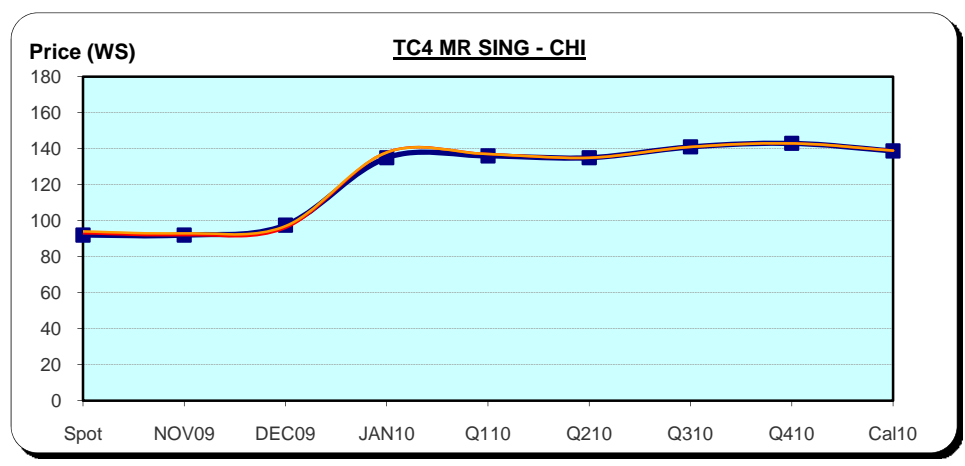

# Imarex Freight Forward Curves Tankers 11/6/2009

- Today - 06 November 2009
- Previous - 05 November 2009
- 1 Week - 30 October 2009