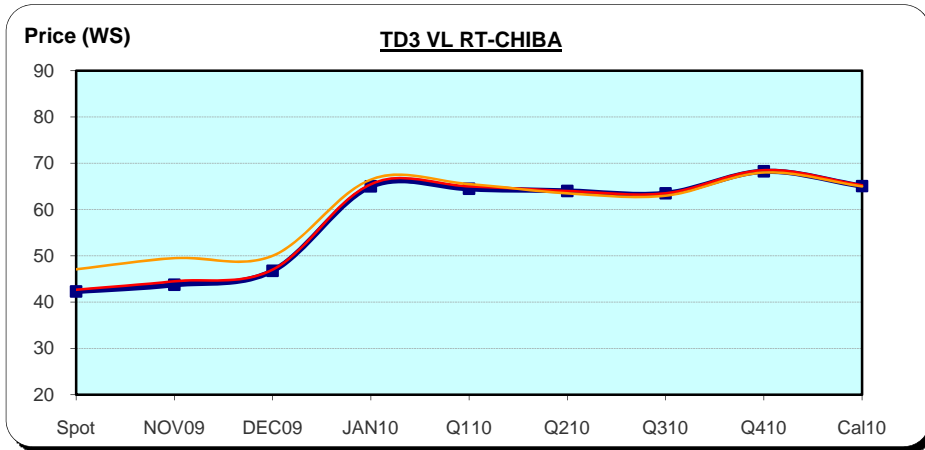

# Imarex Freight Forward Curves Tankers 11/6/2009

- Today - 06 November 2009
- Previous - 05 November 2009
- 1 Week - 30 October 2009