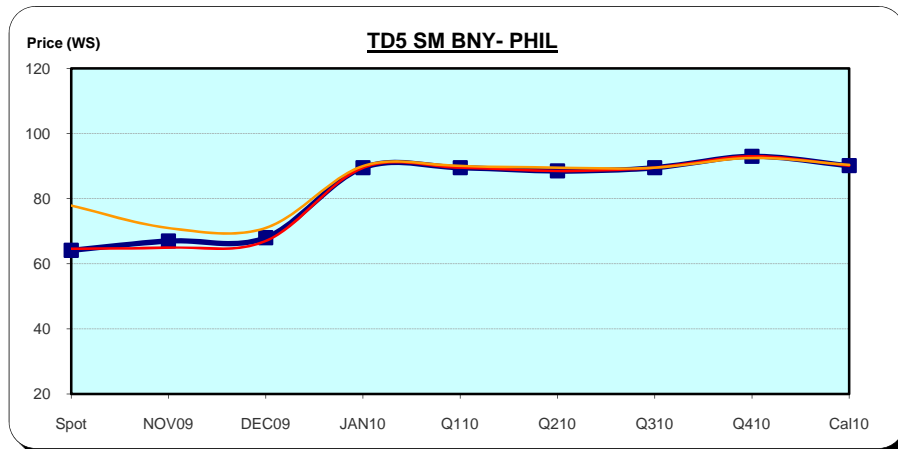

# Imarex Freight Forward Curves Tankers 11/6/2009

- Today - 06 November 2009
- Previous - 05 November 2009
- 1 Week - 30 October 2009