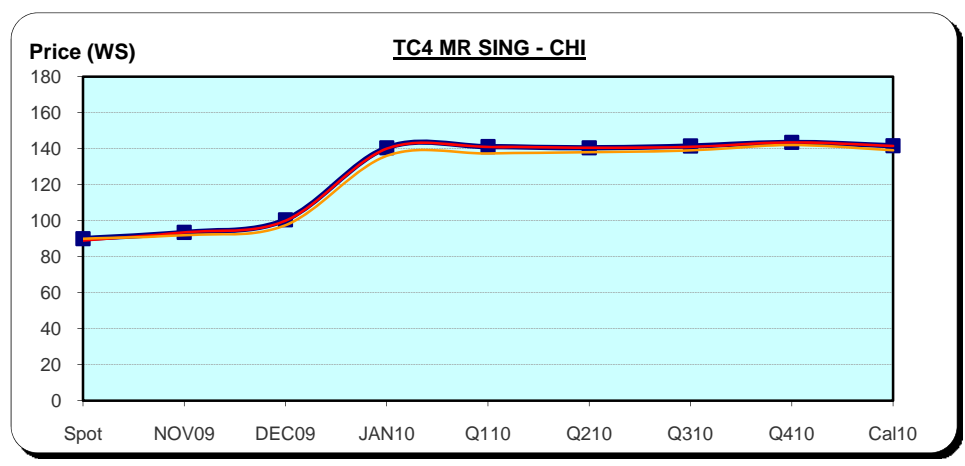

Imarex Freight Forward Curves Tankers 11/20/2009

- Today - 20 November 2009
- Previous - 19 November 2009
- 1 Week - 13 November 2009

BDI Freight Futures 20-Nov-09

— Closing — Previous — 7 days ago

BDI

PM4TC