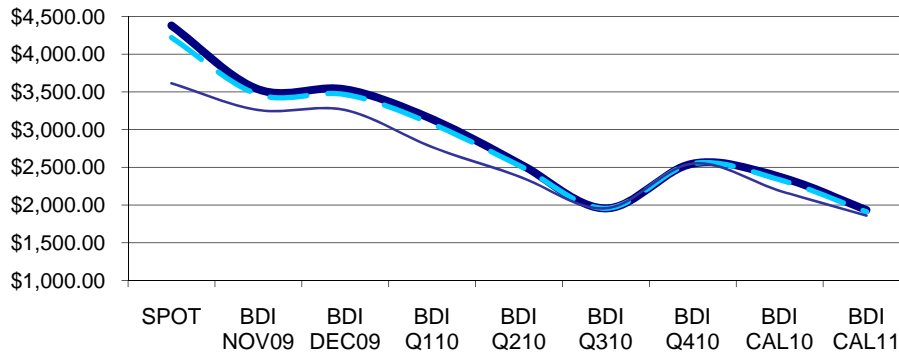

Imarex Freight Forward Curves Tankers 11/20/2009

- Today - 20 November 2009
- Previous - 19 November 2009
- 1 Week - 13 November 2009

BDI Freight Futures 20-Nov-09

— Closing — Previous — 7 days ago

BDI

PM4TC