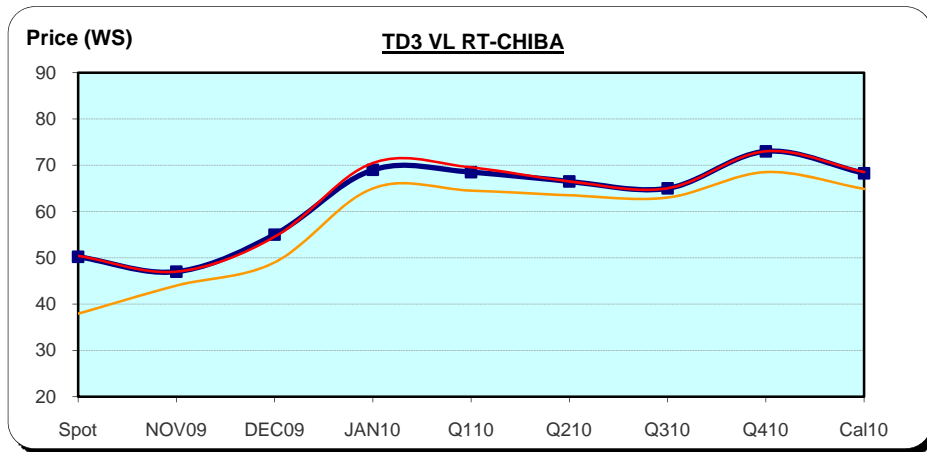

Imarex Freight Forward Curves Tankers 11/20/2009

- Today - 20 November 2009
- Previous - 19 November 2009
- 1 Week - 13 November 2009

BDI Freight Futures 20-Nov-09

— Closing — Previous — 7 days ago

BDI

PM4TC