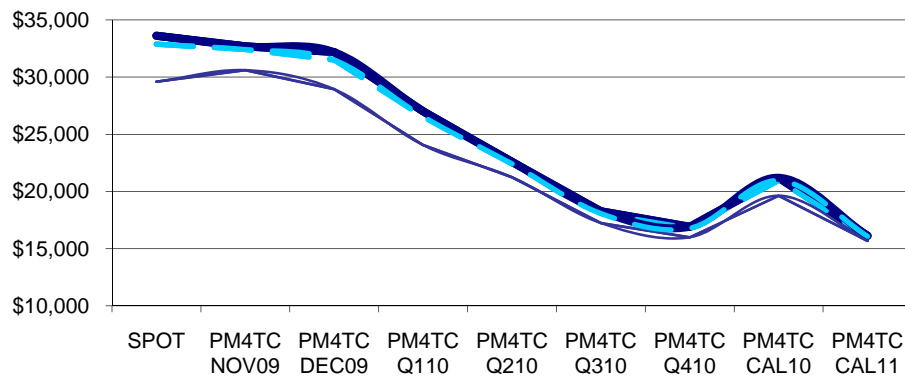

Imarex Freight Forward Curves Tankers 11/20/2009

- Today - 20 November 2009
- Previous - 19 November 2009
- 1 Week - 13 November 2009

BDI Freight Futures 20-Nov-09

— Closing — Previous — 7 days ago

BDI

PM4TC