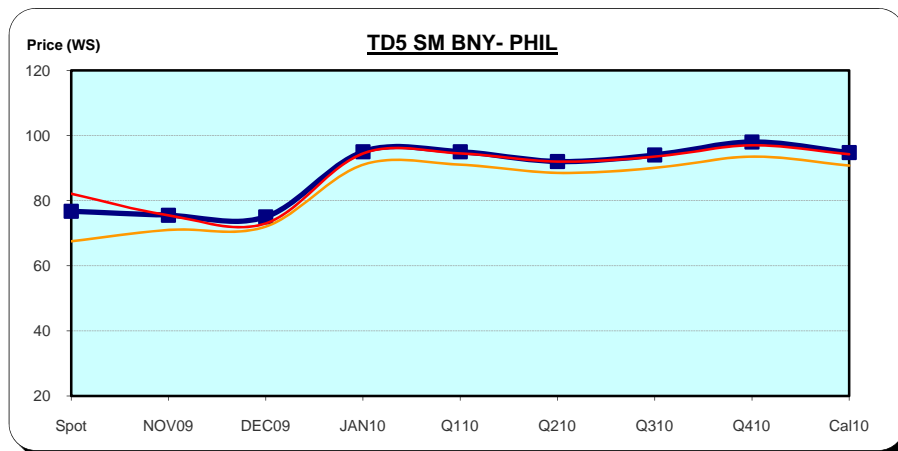

Imarex Freight Forward Curves Tankers 11/20/2009

- Today - 20 November 2009
- Previous - 19 November 2009
- 1 Week - 13 November 2009

BDI Freight Futures 20-Nov-09

— Closing — Previous — 7 days ago

BDI

PM4TC