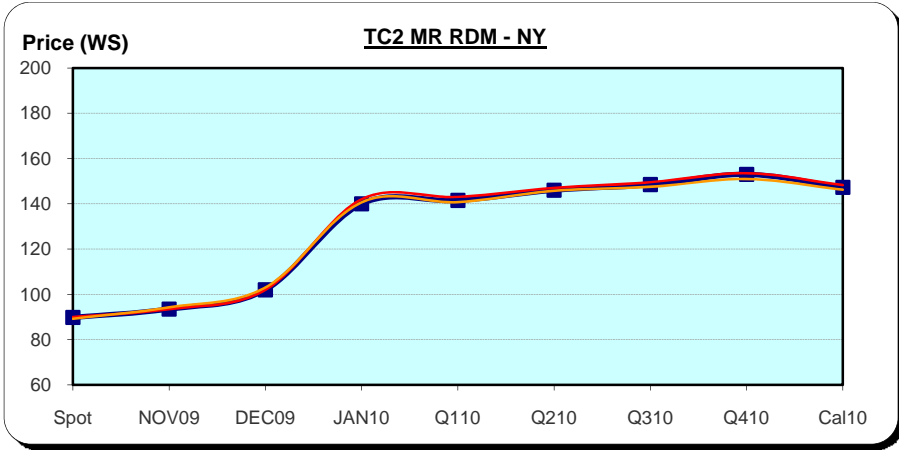

Imarex Freight Forward Curves Tankers 11/20/2009

- Today - 20 November 2009
- Previous - 19 November 2009
- 1 Week - 13 November 2009

BDI Freight Futures 20-Nov-09

— Closing — Previous — 7 days ago

BDI

PM4TC